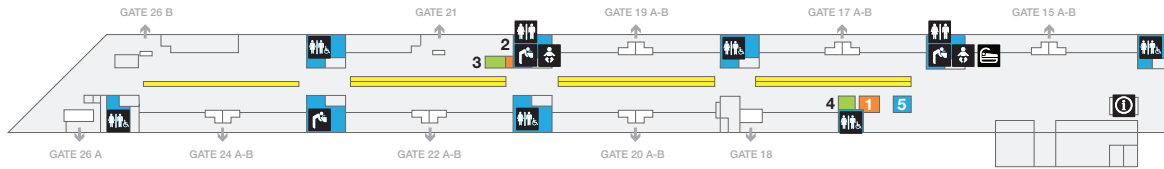

## Legend

- 01 EMBER BAR
- 02 CONNEXIONS
- 03 CAFFECCINO
- 04 THE NOODLE WOK
- 05 SWITCH
- 06 DOMINOS
- 07 MC DONALD'S
- 08 FOUR FINGERS
- 09 CURRY KITCHEN
- 10 IDLI.COM
- 11 ITC LOUNGE
- 12 PLAZA PREMIUM LOUNGE
- 13 TELECOM
- 14 INTERNET
- 15 SMOKING ROOM
- 16 KIDS PLAY AREA

# T3 International Departure Food Court

**PIER SECTION B - GATES 15 - 26**

**PIER SECTION A  
GATES 1 - 3**

**PIER SECTION A - GATES 4 - 14**