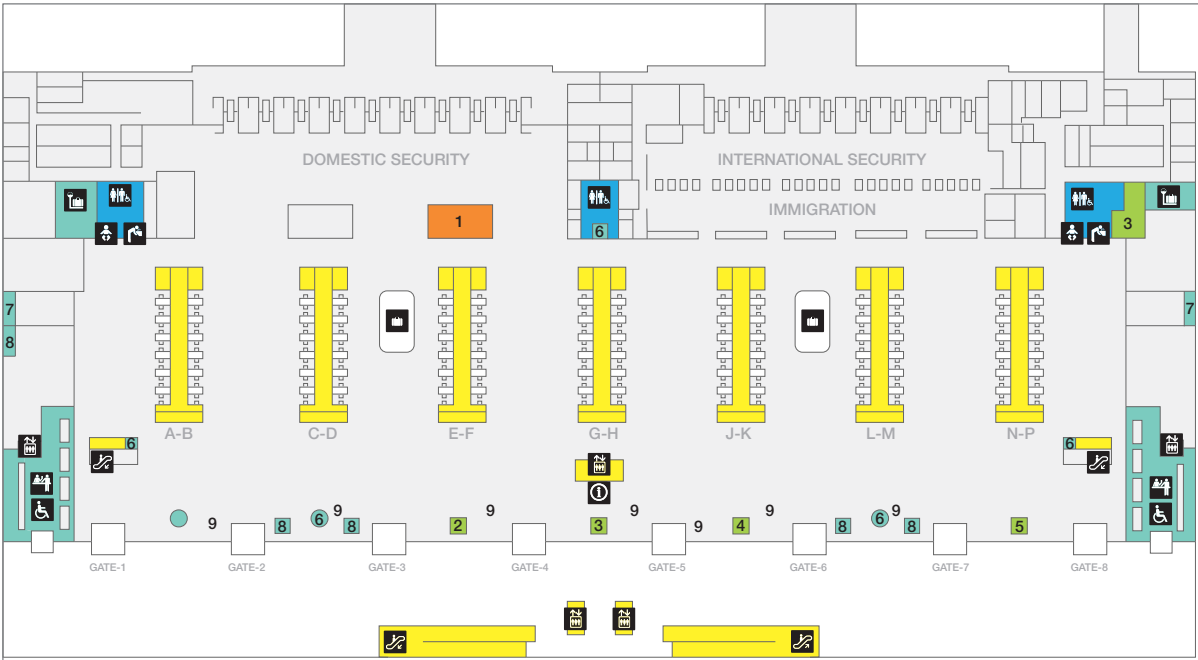

## T3 Departure Main Hall

Shopping  
Food & Beverages

Services  
Amenities

## Legend

- 01 DELHI DUTY FREE
- 02 WH SMITH
- 03 MANGO – DUTY FREE
- 04 EARLY LEARNING CENTRE
- 05 BOGGI
- 06 DA MILANO
- 07 REEBOK
- 08 CROMA
- 09 GUARDIAN
- 10 ISHANA-SPA
- 11 THE BODY SHOP
- 12 INDIAN DELITE
- 13 EPISODE
- 14 STYLE i
- 15 KALAKRANTI
- 16 CHOKOLA
- 17
- 18 WILLIAM PENN
- 19 ETHOS
- 20 BIJOU BLANC
- 21 VERSACE
- 22 SWAROVSKI & MCM
- 23 SAMSONITE
- 24 MONT BLANC
- 25 HUGO BOSS
- 26 KIMAYA
  
- 27 DELHI DARE DEVILS BAR
- 28 THE COFFEE BEAN & TEA LEAF
- 29 SMOKE HOUSE
- 30 HANGEN DAZ & CHOKOLA
  
- 31 FOREX
- 32 TELECOM
- 33 MATRIX ( INTERNATIONAL CALLING CARD )

## Legend

- 01 EMBER BAR
- 02 CONNEXIONS
- 03 CAFFECCINO
- 04 THE NOODLE WOK
- 05 SWITCH
- 06 DOMINOS
- 07 MC DONALD'S
- 08 FOUR FINGERS
- 09 CURRY KITCHEN
- 10 IDLI.COM
- 11 ITC LOUNGE
- 12 PLAZA PREMIUM LOUNGE
- 13 TELECOM
- 14 INTERNET
- 15 SMOKING ROOM
- 16 KIDS PLAY AREA