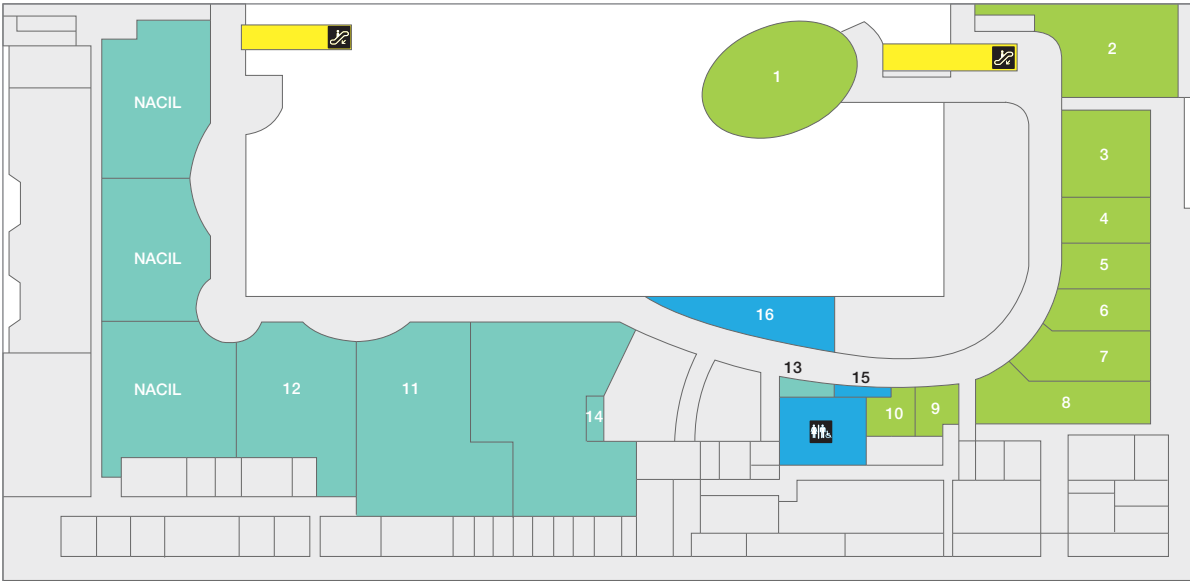

Legend

- 01 EMBER BAR
- 02 CONNEXIONS
- 03 CAFFECCINO
- 04 THE NOODLE WOK
- 05 SWITCH
- 06 DOMINOS
- 07 MC DONALD'S
- 08 FOUR FINGERS
- 09 CURRY KITCHEN
- 10 IDLI.COM
- 11 ITC LOUNGE
- 12 PLAZA PREMIUM LOUNGE
- 13 TELECOM
- 14 INTERNET
- 15 SMOKING ROOM
- 16 KIDS PLAY AREA

Shopping

Services

Food & Beverages

Amenities

T3 International Departure Food Court