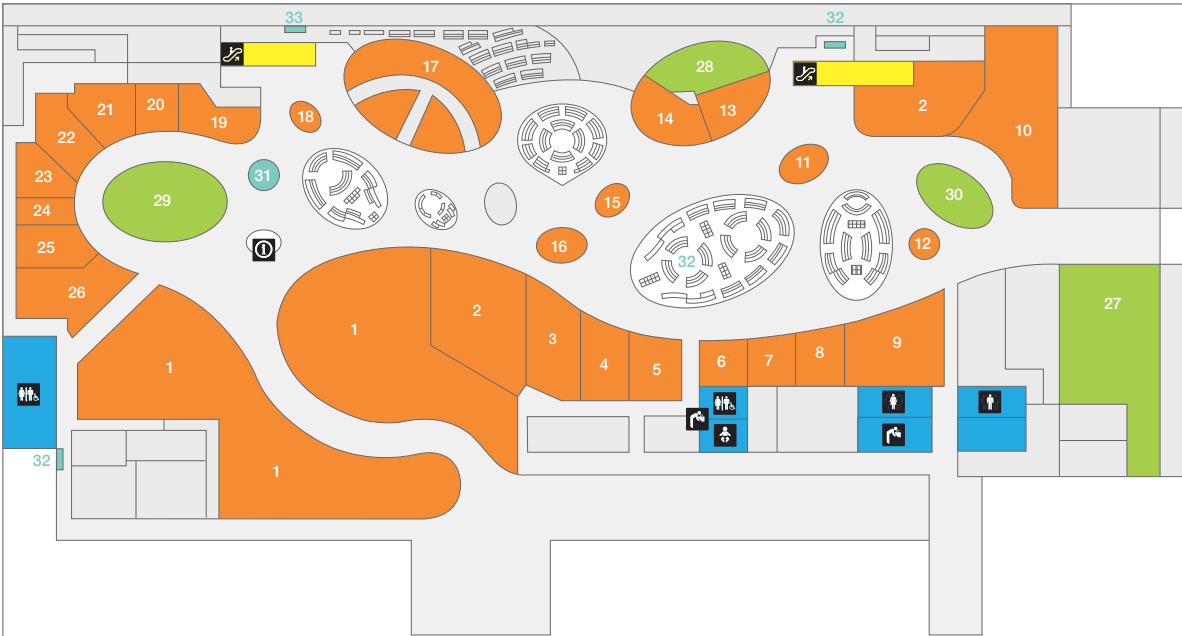

## T3 Departure Main Hall

Shopping  
Food & Beverages

Services  
Amenities

## Legend

- 01 DELHI DUTY FREE
- 02 WH SMITH
- 03 MANGO – DUTY FREE
- 04 EARLY LEARNING CENTRE
- 05 BOGGI
- 06 DA MILANO
- 07 REEBOK
- 08 CROMA
- 09 GUARDIAN
- 10 ISHANA-SPA
- 11 THE BODY SHOP
- 12 INDIAN DELITE
- 13 EPISODE
- 14 STYLE i
- 15 KALAKRANTI
- 16 CHOKOLA
- 17
- 18 WILLIAM PENN
- 19 ETHOS
- 20 BIJOU BLANC
- 21 VERSACE
- 22 SWAROVSKI & MCM
- 23 SAMSONITE
- 24 MONT BLANC
- 25 HUGO BOSS
- 26 KIMAYA
  
- 27 DELHI DARE DEVILS BAR
- 28 THE COFFEE BEAN & TEA LEAF
- 29 SMOKE HOUSE
- 30 HANGEN DAZ & CHOKOLA
  
- 31 FOREX
- 32 TELECOM
- 33 MATRIX ( INTERNATIONAL CALLING CARD )

## Legend

- 01 EMBER BAR
- 02 CONNEXIONS
- 03 CAFFECCINO
- 04 THE NOODLE WOK
- 05 SWITCH
- 06 DOMINOS
- 07 MC DONALD'S
- 08 FOUR FINGERS
- 09 CURRY KITCHEN
- 10 IDLI.COM
- 11 ITC LOUNGE
- 12 PLAZA PREMIUM LOUNGE
- 13 TELECOM
- 14 INTERNET
- 15 SMOKING ROOM
- 16 KIDS PLAY AREA