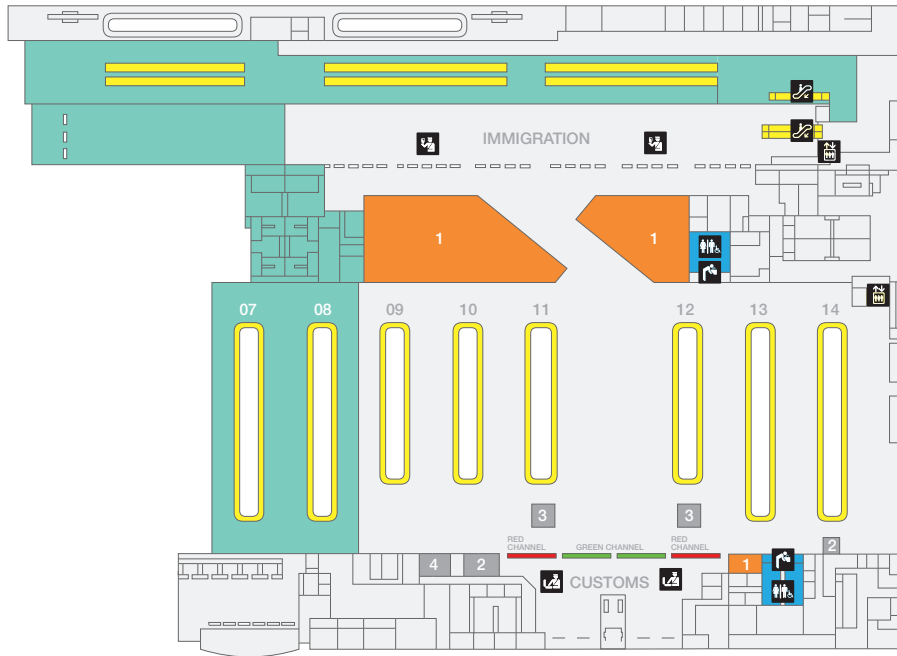

# T3 International Departure Food Court

**PIER SECTION B - GATES 15 - 26**

**PIER SECTION A  
GATES 1 - 3**

**PIER SECTION A - GATES 4 - 14**

- 13 ATM
- 14 FOREX
- 15 TELECOM
- 16 AIRCEL
- 17 GAMMING ZONE
- 18 MAKE MY TRIP TRAVEL COUNTER
- 19 BLACK / YELLOW
- 20 MEGA CABS
- 21 MERU CABS

- 22 CARZONRENT
- 23 FACILITATION COUNTER FOR HOTEL
- 24 PRESS ROOM
- 25 SHOWER & GO
- 26 NAPPING
- 27 MEDICAL CARE MEDANTA

# T3 Arrival Main Hall

- Shopping ■
- Services ■
- Food & Beverages ■
- Amenities ■