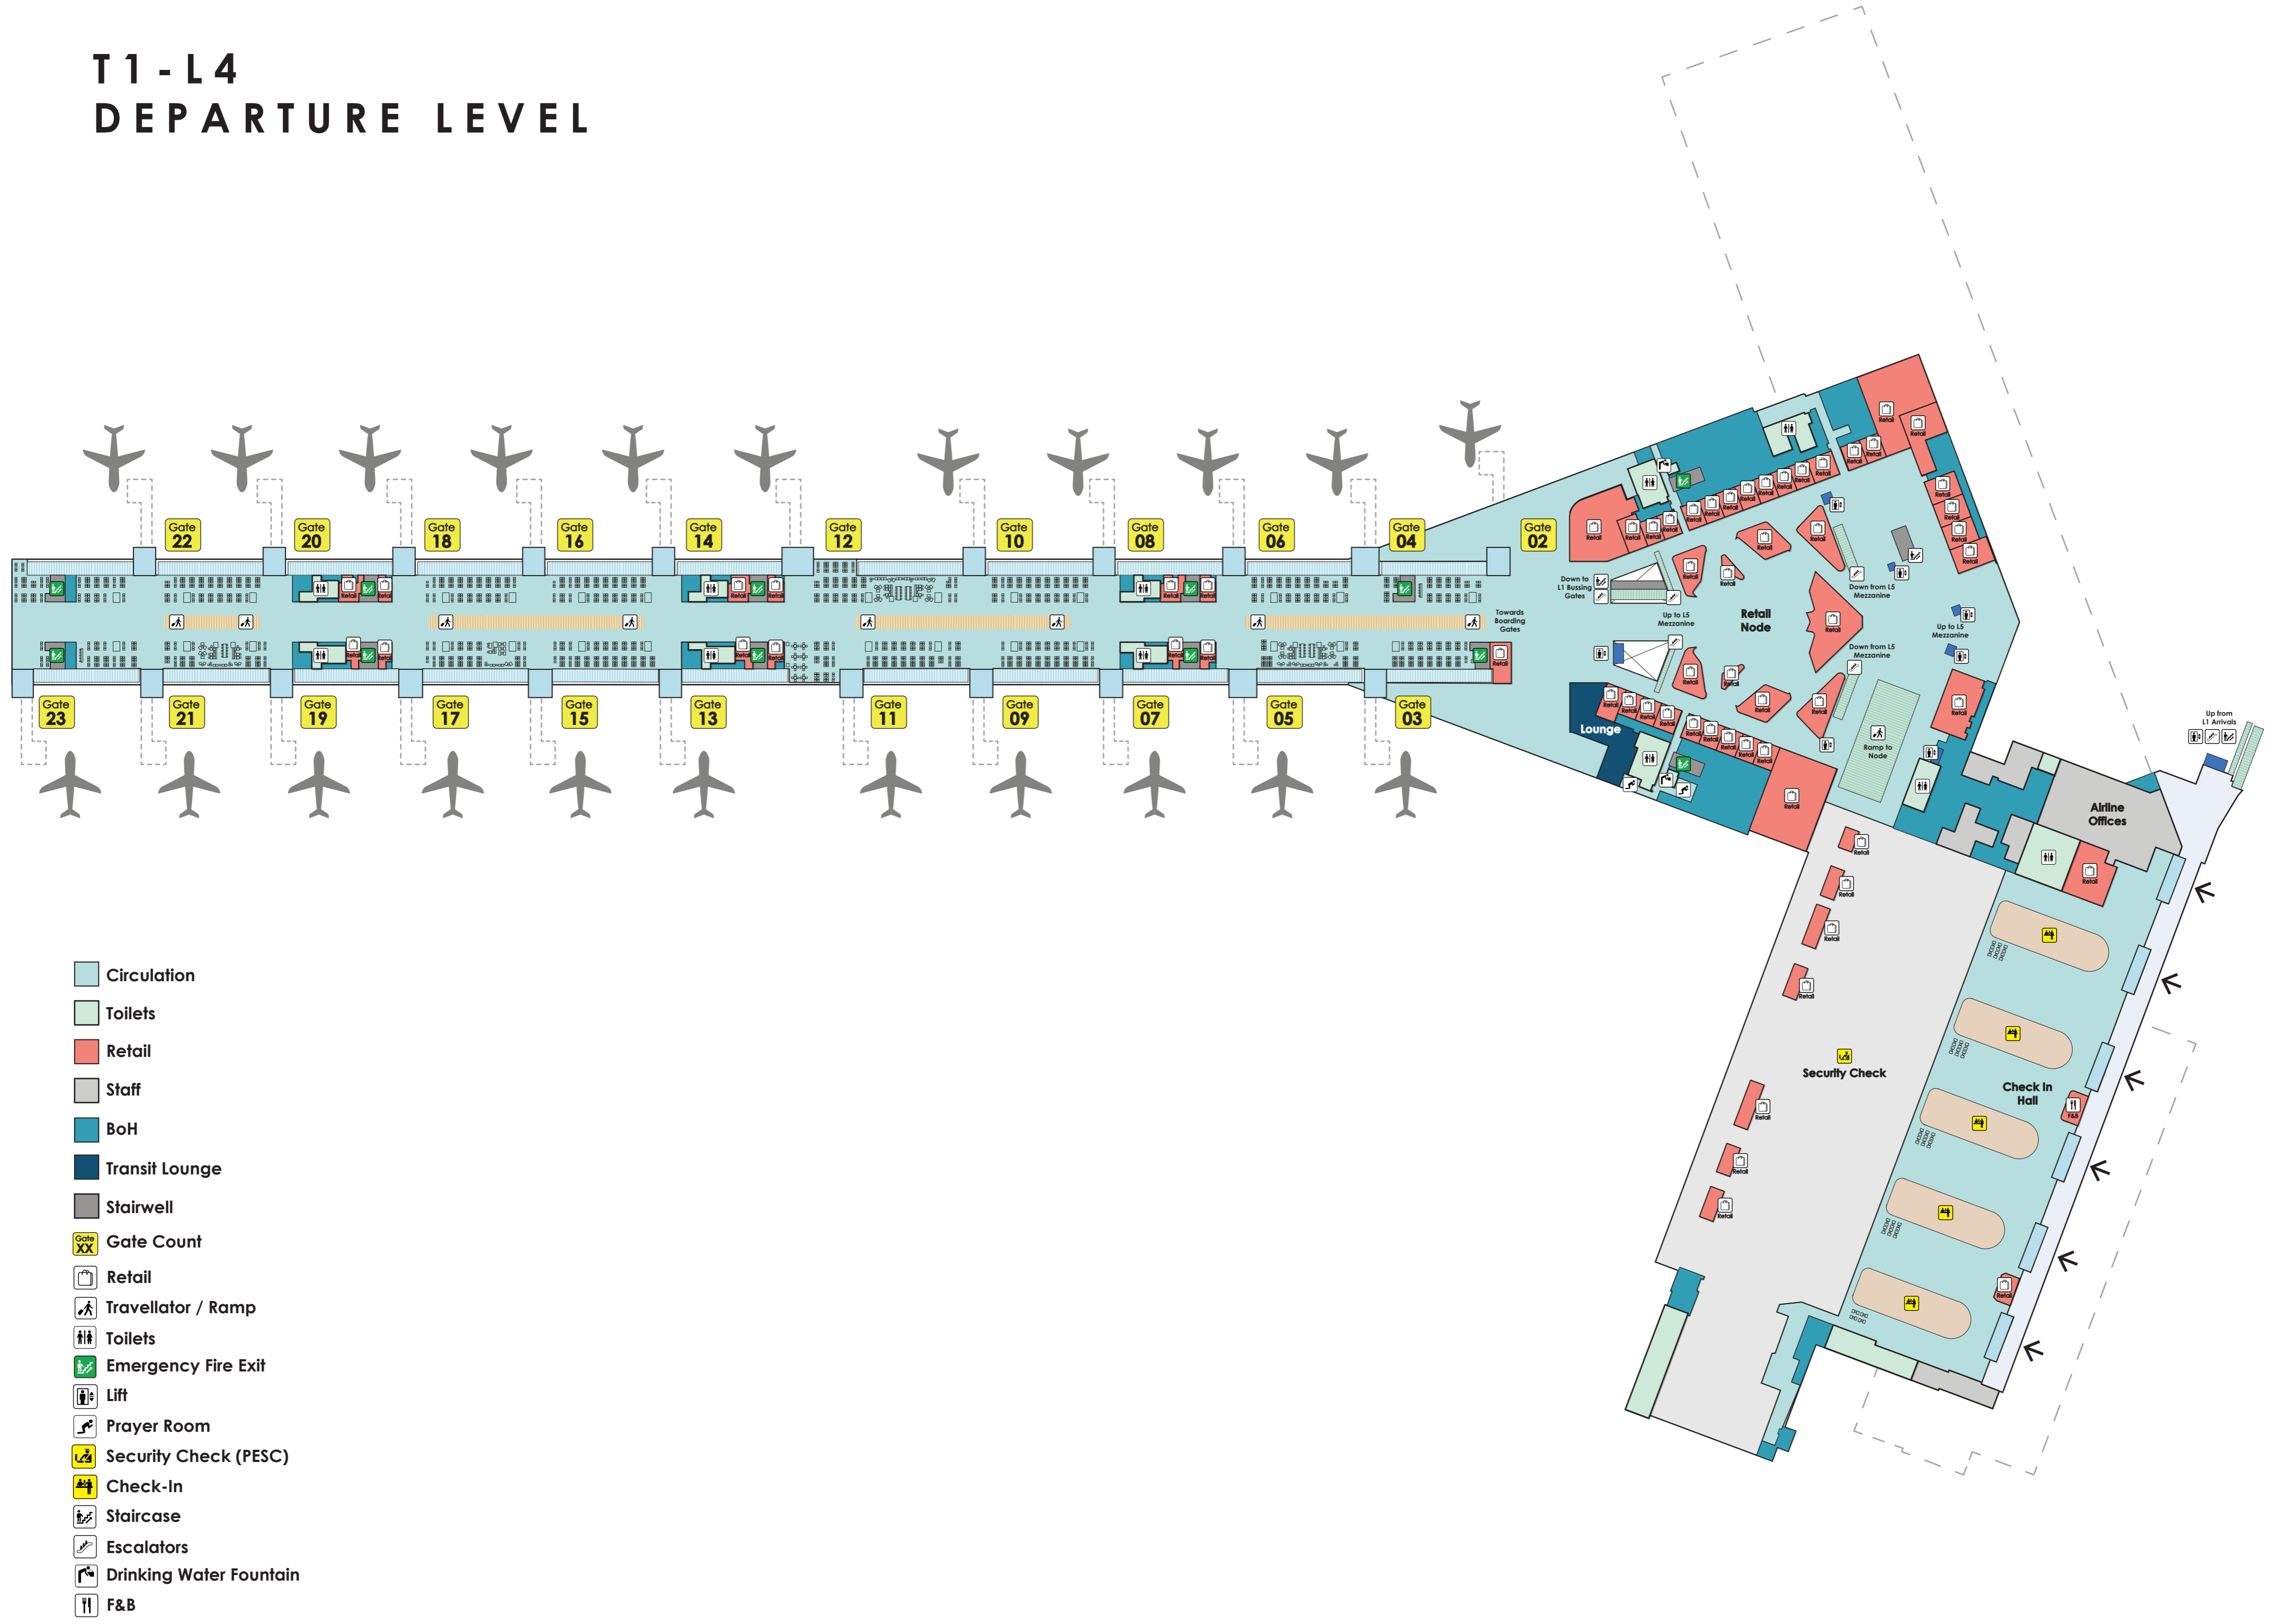

T1 - L4 DEPARTURE LEVEL

- Circulation
- Toilets
- Retail
- Staff
- BoH
- Transit Lounge
- Stairwell
- Gate XX Gate Count
- Retail Retail
- Travellator / Ramp Travellator / Ramp
- Toilets Toilets
- Emergency Fire Exit Emergency Fire Exit
- Lift Lift
- Prayer Room Prayer Room
- Security Check (PESC) Security Check (PESC)
- Check-In Check-In
- Staircase Staircase
- Escalators Escalators
- Drinking Water Fountain Drinking Water Fountain
- F&B F&B