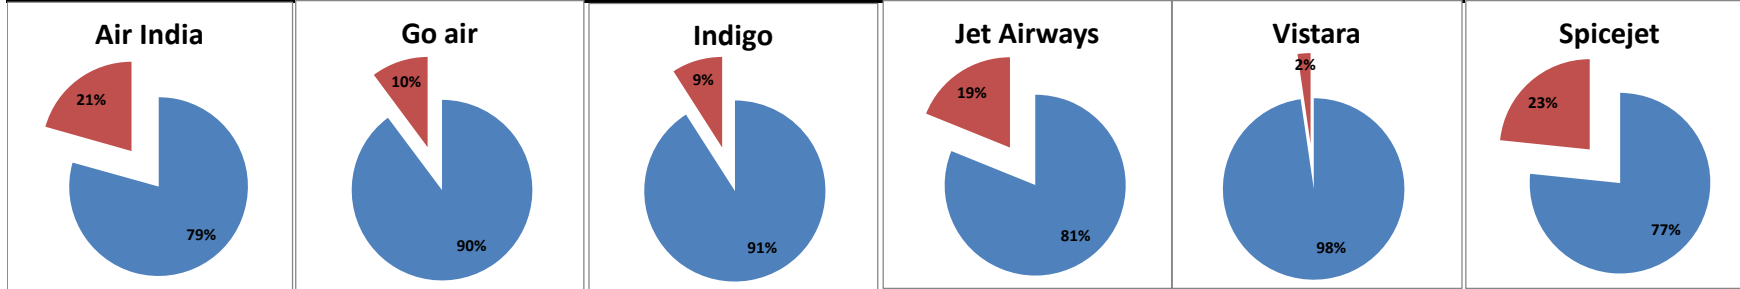

Airport Name :- DELHI INTERNATIONAL AIRPORT PVT LIMITED. - Mar'15(Period :- 0900-1459) - {Departure}

Airline	Total Departures	Flights ontime (STD +/- 15 Min)	Flights Delayed (STD +/- 15 Min)	% On time	% delayed	Airline					Airport		Weather		ATC	Miscellaneous
						Passenger & baggage handling (IATA CODES 11-18)	Aircraft & Ramp Handling (IATA CODES 31-39)	Technical, automated equipment failure(IATA CODES 41-48)	Operations , crew(IATA CODES 61-69)	Reactionary reasons (IATA CODES 91-97)	Airport Facilites (IATA CODES - 87,89)	Airport Security (IATA CODES 85)	Destination airport below minima (IATA CODES 72)	Departure aerodrome Below minima (IATA CODES 71)	ATFM(IATA CODES 81-84)	IATA CODE-99
AI	746	592	154	79%	21%	3	0	9	28	111	0	0	2	1	0	0
G8	225	202	23	90%	10%	0	0	0	2	20	0	0	1	0	0	0
6E	1028	935	93	91%	9%	7	1	0	6	70	0	0	3	6	0	0
9W&S2	816	662	154	81%	19%	3	0	6	5	135	0	0	4	0	0	1
UK	88	86	2	98%	2%	0	0	1	0	1	0	0	0	0	0	0
SG	257	197	60	77%	23%	1	0	20	5	30	0	0	4	0	0	0
Total	3160	2674	486	85%	15%	14	1	36	46	367	0	0	14	7	0	1