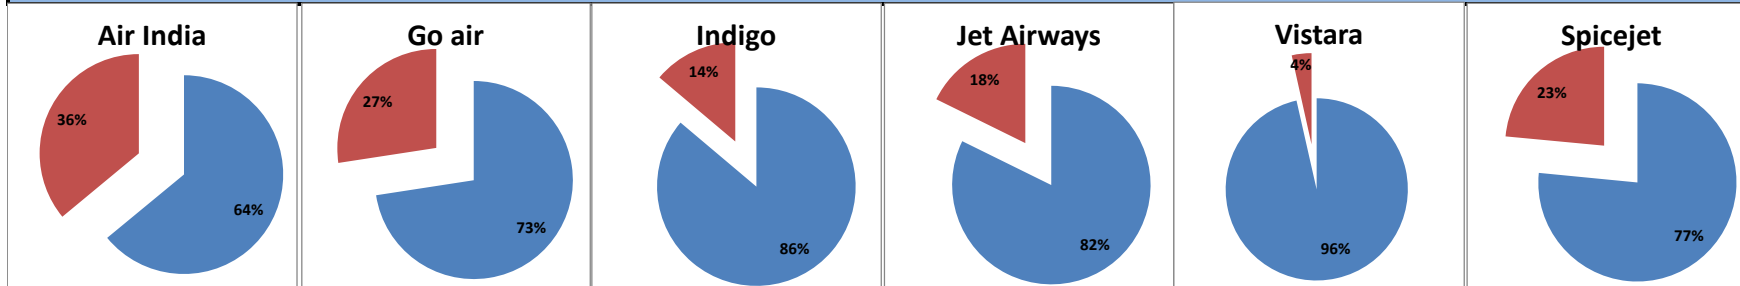

Airport Name :- DELHI INTERNATIONAL AIRPORT PVT LIMITED. - Mar'15(Period :- 0900-1459) - {Arrival}