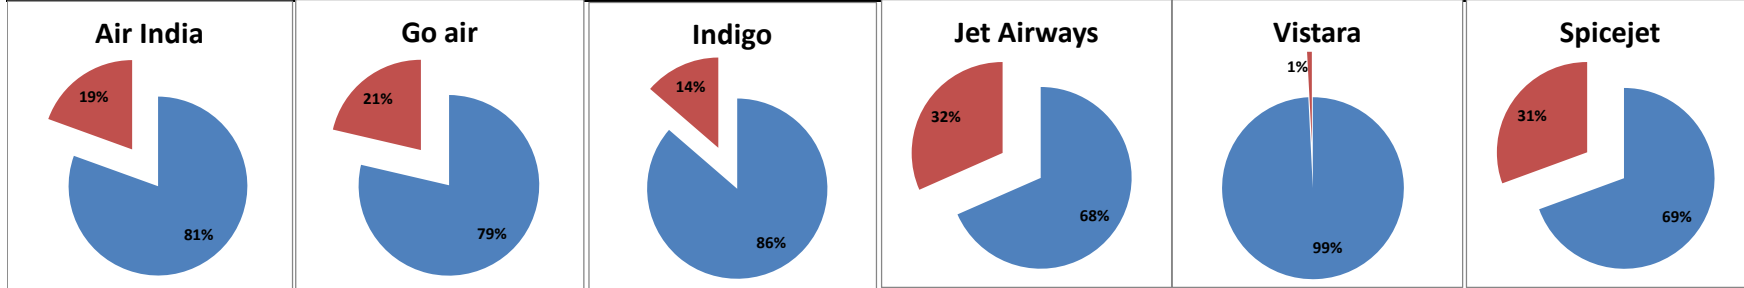

Airport Name :- DELHI INTERNATIONAL AIRPORT PVT LIMITED. - Mar'15(Period :- 1500-2059) - {Departure}

Airline	Total Departures	Flights ontime (STD +/- 15 Min)	Flights Delayed (STD +/- 15 Min)	% On time	% delayed	Airline					Airport		Weather		ATC	Miscellaneous	
						Passenger & baggage handling (IATA CODES 11-18)	Aircraft & Ramp Handling (IATA CODES 31-39)	Technical, automated equipment failure(IATA CODES 41-48)	Operations , crew(IATA CODES 61-69)	Reactionary reasons (IATA CODES 91-97)	Airport Facilities (IATA CODES - 87,89)	Airport Security (IATA CODES 85)	Destination airport below minima (IATA CODES 72)	Departure aerodrome Below minima (IATA CODES 71)	ATFM(IATA CODES 81-84)	IATA CODE-99	
AI	616	496	120	81%	19%	0	0	10	11	98	0	0	0	0	0	0	1
G8	267	210	57	79%	21%	0	0	0	4	53	0	0	0	0	0	0	0
6E	1053	909	144	86%	14%	5	0	1	11	126	1	0	0	0	0	0	0
9W&S2	860	588	272	68%	32%	2	0	8	6	256	0	0	0	0	0	0	0
UK	122	121	1	99%	1%	0	0	0	0	1	0	0	0	0	0	0	0
SG	334	232	102	69%	31%	3	0	24	7	67	0	0	0	0	0	0	1
Total	3252	2556	696	79%	21%	10	0	43	39	601	1	0	0	0	0	0	2