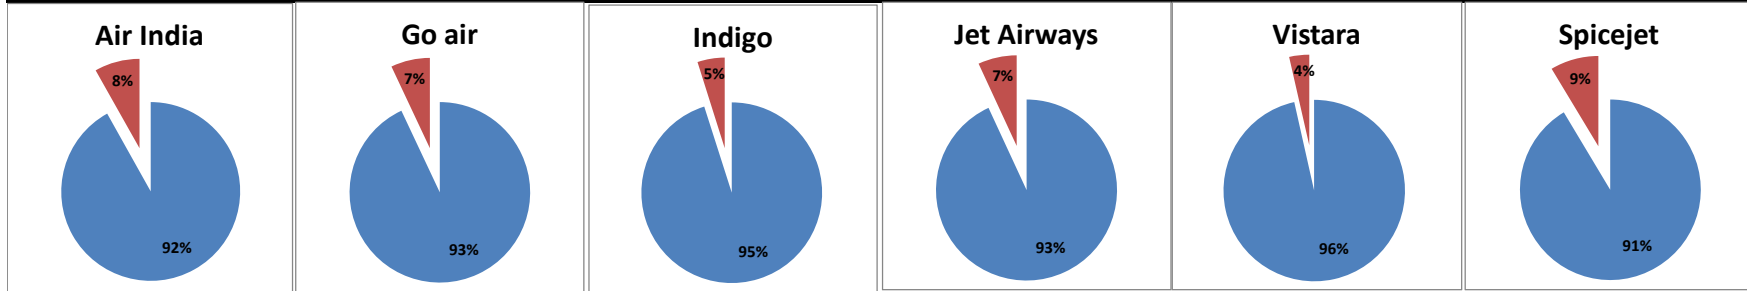

Airport Name :- DELHI INTERNATIONAL AIRPORT PVT LIMITED. - Mar'15(Period :- 0300-0859) - {Departure}

Airline	Total Departures	Flights ontime (STD +/- 15 Min)	Flights Delayed (STD +/- 15 Min)	% On time	% delayed	Airline					Airport		Weather		ATC	Miscellaneous
						Passenger & baggage handling (IATA CODES 11-18)	Aircraft & Ramp Handling (IATA CODES 31-39)	Technical, automated equipment failure(IATA CODES 41-48)	Operations , crew(IATA CODES 61-69)	Reactionary reasons (IATA CODES 91-97)	Airport Facilities (IATA CODES - 87,89)	Airport Security (IATA CODES 85)	Destination airport below minima (IATA CODES 72)	Departure aerodrome Below minima (IATA CODES 71)	ATFM(IATA CODES 81-84)	IATA CODE-99
AI	554	509	45	92%	8%	0	1	5	15	4	0	0	12	8	0	0
G8	243	226	17	93%	7%	1	0	1	0	4	0	0	5	6	0	0
6E	960	913	47	95%	5%	6	0	4	7	6	0	0	7	17	0	0
9W&S2	492	458	34	93%	7%	1	0	4	2	10	0	0	9	7	0	1
UK	85	82	3	96%	4%	0	0	1	0	0	0	0	0	2	0	0
SG	278	254	24	91%	9%	0	0	4	4	6	0	0	5	5	0	0
Total	2612	2442	170	93%	7%	8	1	19	28	30	0	0	38	45	0	1