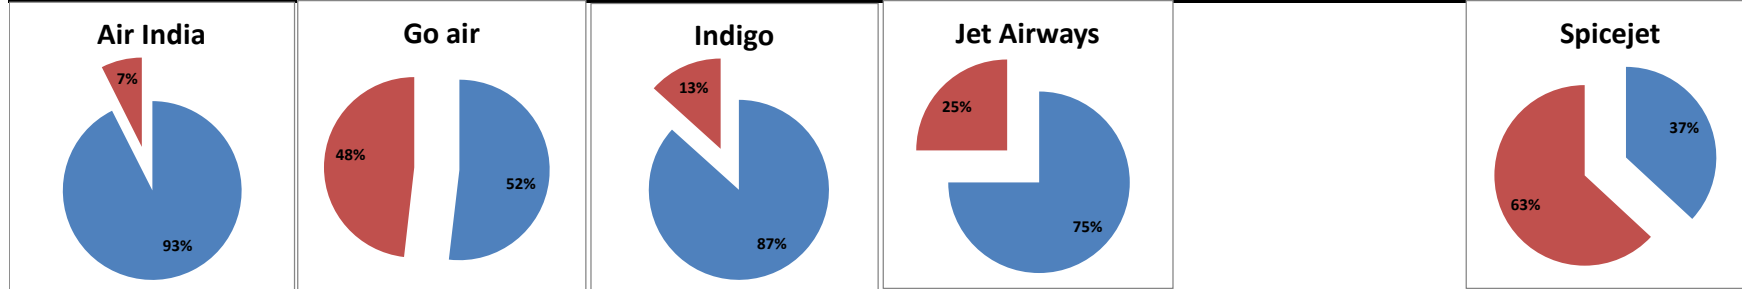

Airport Name :- DELHI INTERNATIONAL AIRPORT PVT LIMITED. - Mar'15(Period :- 2100-0259) - {Departure}

Airline	Total Departures	Flights ontime (STD +/- 15 Min)	Flights Delayed (STD +/- 15 Min)	% On time	% delayed	Airline					Airport		Weather		ATC	Miscellaneous
						Passenger & baggage handling (IATA CODES 11-18)	Aircraft & Ramp Handling (IATA CODES 31-39)	Technical, automated equipment failure(IATA CODES 41-48)	Operations , crew(IATA CODES 61-69)	Reactionary reasons (IATA CODES 91-97)	Airport Facilites (IATA CODES - 87,89)	Airport Security (IATA CODES 85)	Destination airport below minima (IATA CODES 72)	Departure aerodrome Below minima (IATA CODES 71)	ATFM(IATA CODES 81-84)	IATA CODE-99
AI	27	25	2	93%	7%	0	0	0	0	2	0	0	0	0	0	0
G8	27	14	13	52%	48%	1	0	0	0	12	0	0	0	0	0	0
6E	90	78	12	87%	13%	0	0	0	0	12	0	0	0	0	0	0
9W&S2	72	54	18	75%	25%	1	0	2	0	15	0	0	0	0	0	0
UK	0	0	0	0%	0%	0	0	0	0	0	0	0	0	0	0	0
SG	84	31	53	37%	63%	0	0	10	4	39	0	0	0	0	0	0
Total	300	202	98	67%	33%	2	0	12	4	80	0	0	0	0	0	0