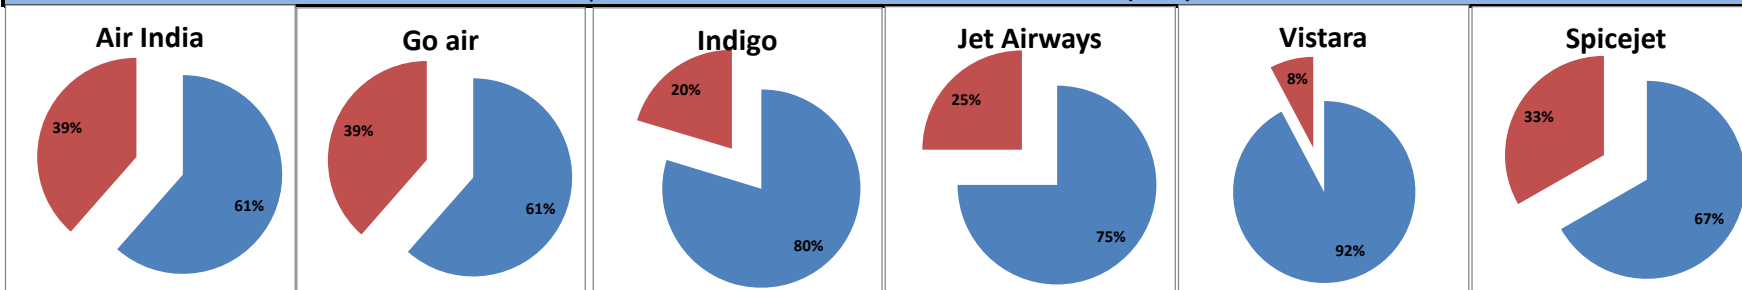

Airport Name :- DELHI INTERNATIONAL AIRPORT PVT LIMITED. - Mar'15{Arrival}