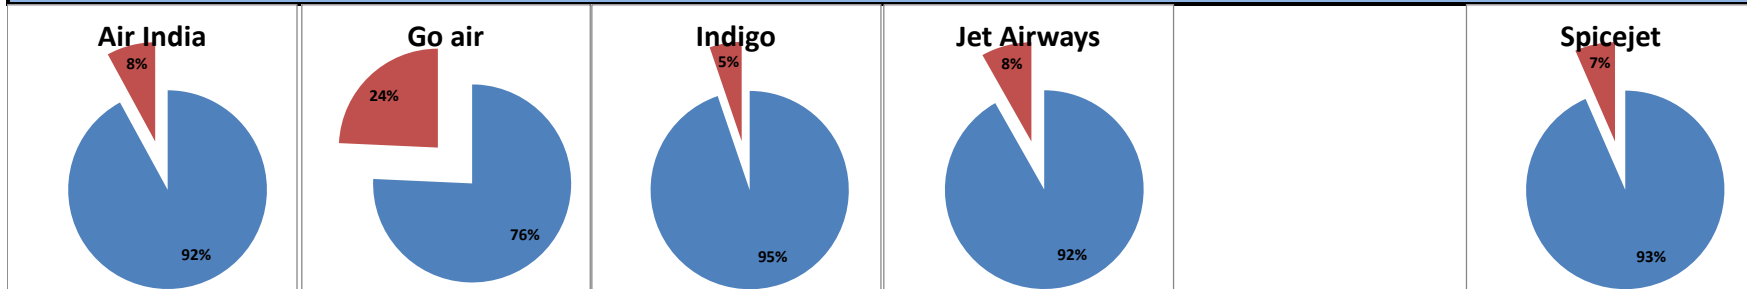

Airport Name :- DELHI INTERNATIONAL AIRPORT PVT LIMITED. - Mar'15(Period :- 0300-0859) - {Arrival}