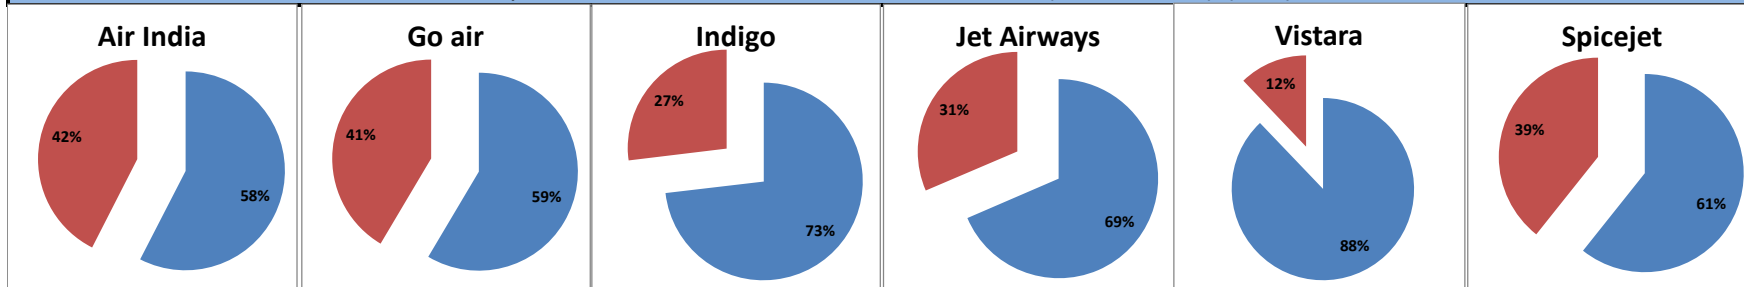

Airport Name :- DELHI INTERNATIONAL AIRPORT PVT LIMITED. - Mar'15(Period :- 1500-2059) - {Arrival}