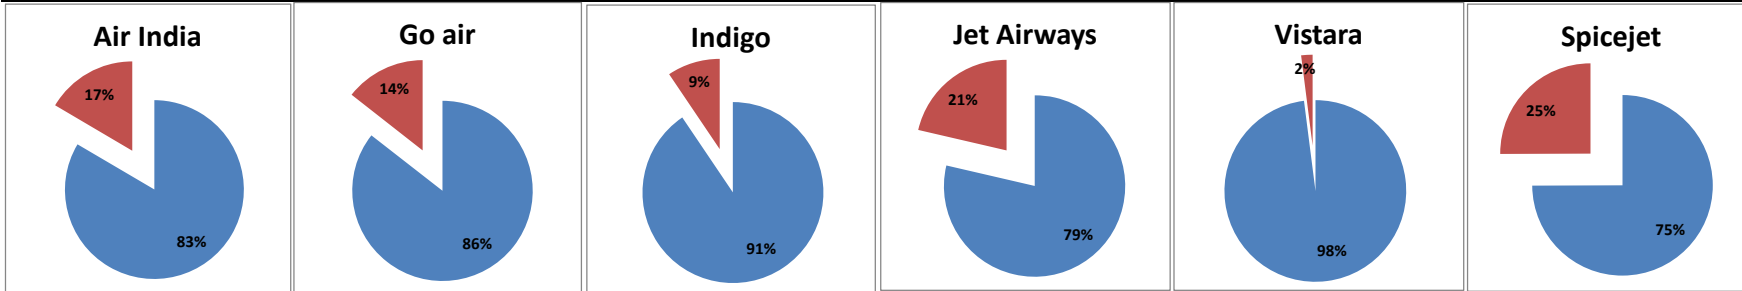

Airport Name :- DELHI INTERNATIONAL AIRPORT PVT LIMITED. - Mar'15{Departure}

Airline	Total Departures	Flights ontime (STD +/- 15 Min)	Flights Delayed (STD +/- 15 Min)	% On time	% delayed	Airline					Airport		Weather		ATC	Miscellaneous
						Passenger & baggage handling (IATA CODES 11-18)	Aircraft & Ramp Handling (IATA CODES 31-39)	Technical, automated equipment failure(IATA CODES 41-48)	Operations , crew(IATA CODES 61-69)	Reactionary reasons (IATA CODES 91-97)	Airport Facilites (IATA CODES - 87,89)	Airport Security (IATA CODES 85)	Destination airport below minima (IATA CODES 72)	Departure aerodrome Below minima (IATA CODES 71)	ATFM(IATA CODES 81-84)	IATA CODE-99
AI	1943	1622	321	83%	17%	3	1	24	54	215	0	0	14	9	0	1
G8	762	652	110	86%	14%	2	0	1	6	89	0	0	6	6	0	0
6E	3131	2835	296	91%	9%	18	1	5	24	214	1	0	10	23	0	0
9W&S2	2240	1762	478	79%	21%	7	0	20	13	416	0	0	13	7	0	2
UK	295	289	6	98%	2%	0	0	2	0	2	0	0	0	2	0	0
SG	953	714	239	75%	25%	4	0	58	20	142	0	0	9	5	0	1
Total	9324	7874	1450	84%	16%	34	2	110	117	1078	1	0	52	52	0	4