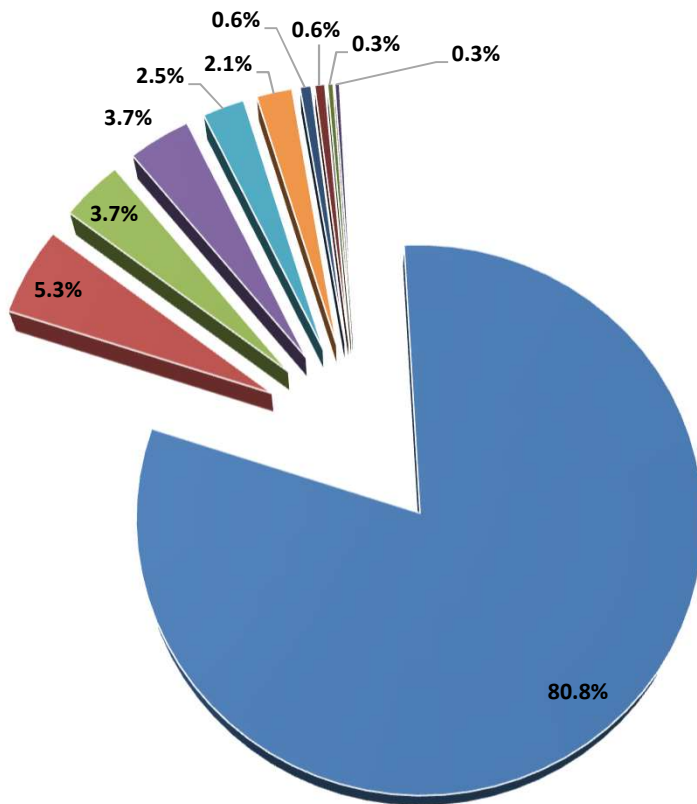

On time Performance

Delay reason

- Reactionary reasons
- Technical, automated equipment failure
- Bad Weather at Delhi
- Operations, crew
- Airport Facilities
- Air traffic flow management
- Others
- Passenger & baggage handling
- Aircraft & Ramp Handling
- Airport security