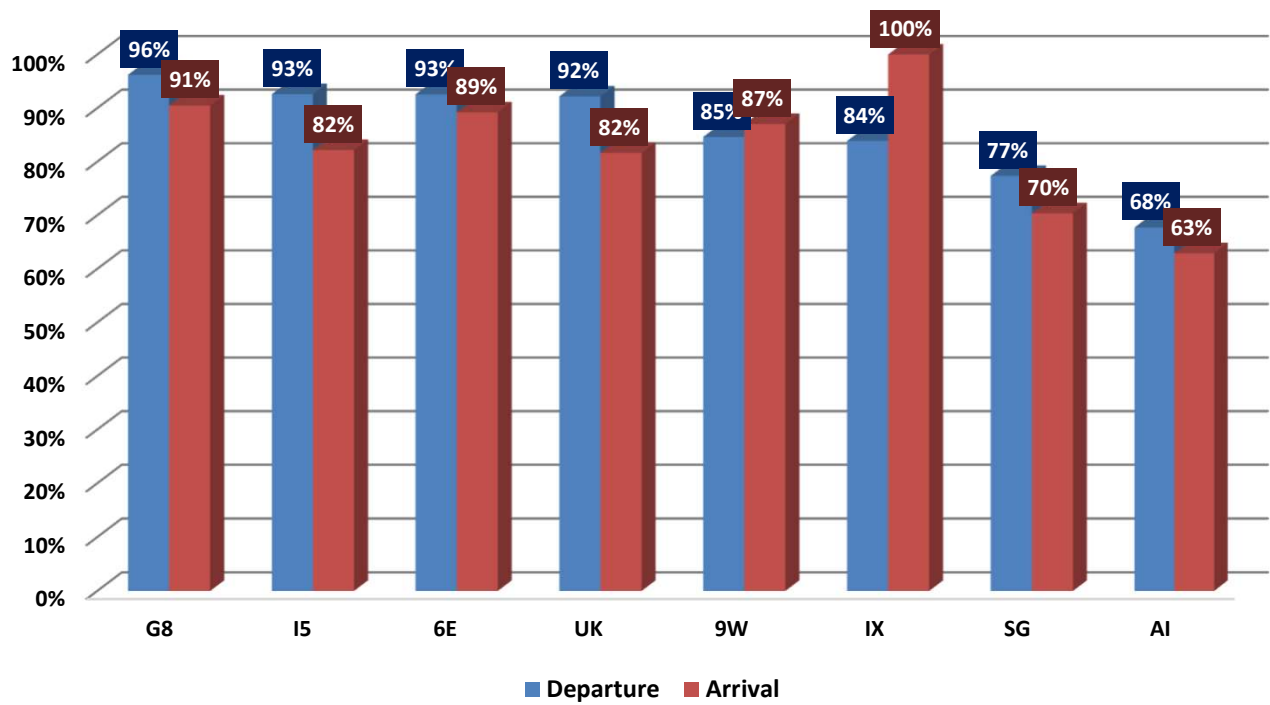

On time Performance

Delay reason

- Reactionary reasons
- Technical, automated equipment failure
- Bad Weather at Delhi
- Operations, crew
- Airport Facilities
- Air traffic flow management
- Others
- Passenger & baggage handling
- Aircraft & Ramp Handling
- Airport security