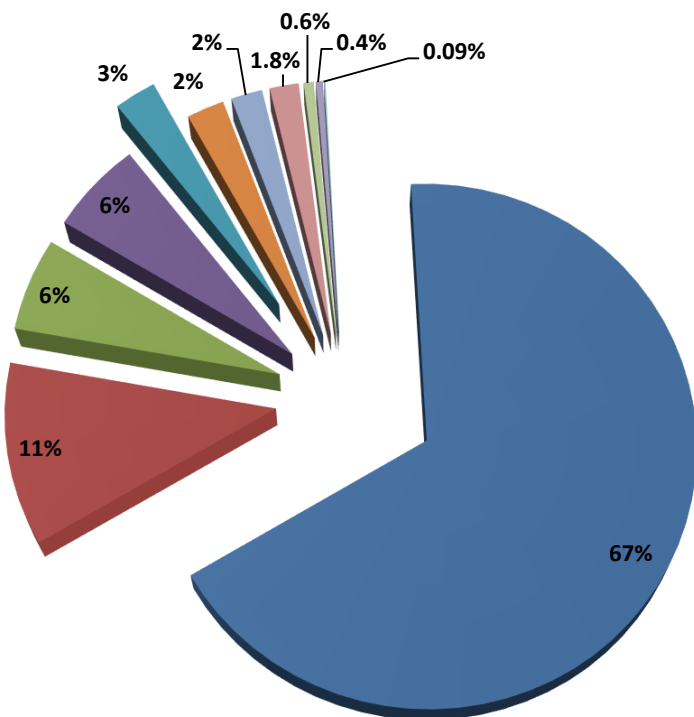

On time Performance

Delay reason

- Reactionary reasons
- Airport Facilities
- Others
- Technical, automated equipment
- Air traffic flow management
- Bad Weather at Delhi
- Operations, crew
- Passenger & baggage handling
- Aircraft & Ramp Handling
- Bad weather at Destination
- Airport security