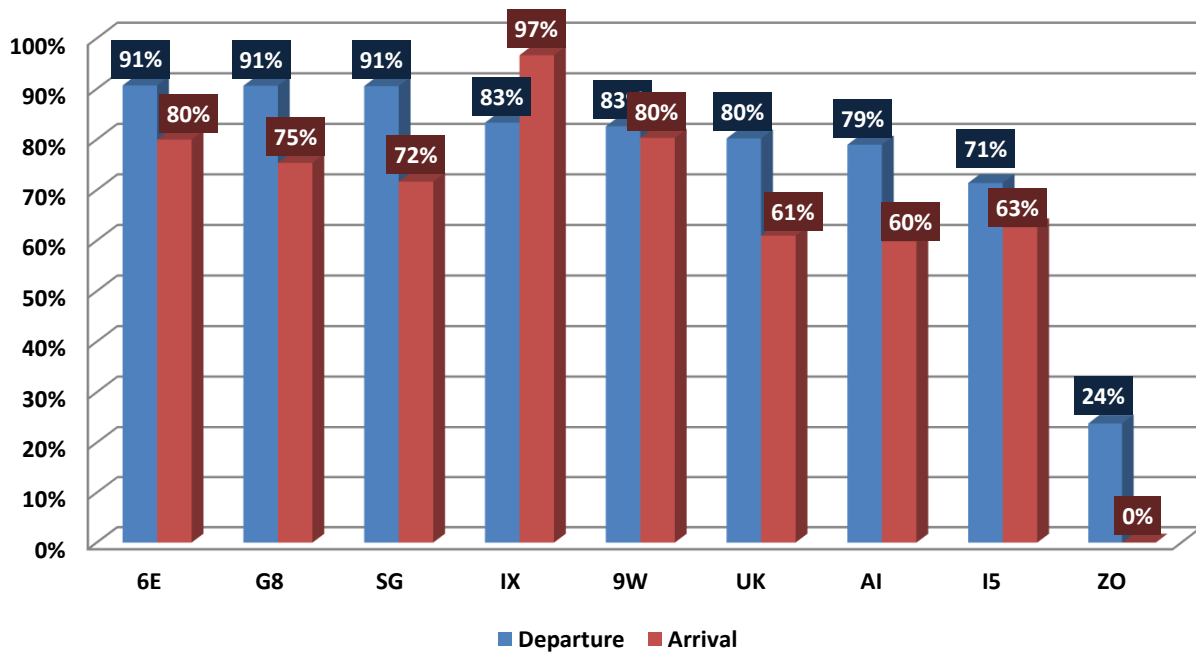

On time Performance

Delay reason

- Reactionary reasons
- Airport Facilities
- Others
- Technical, automated equipment
- Air traffic flow management
- Bad Weather at Delhi
- Operations, crew
- Passenger & baggage handling
- Aircraft & Ramp Handling
- Bad weather at Destination
- Airport security