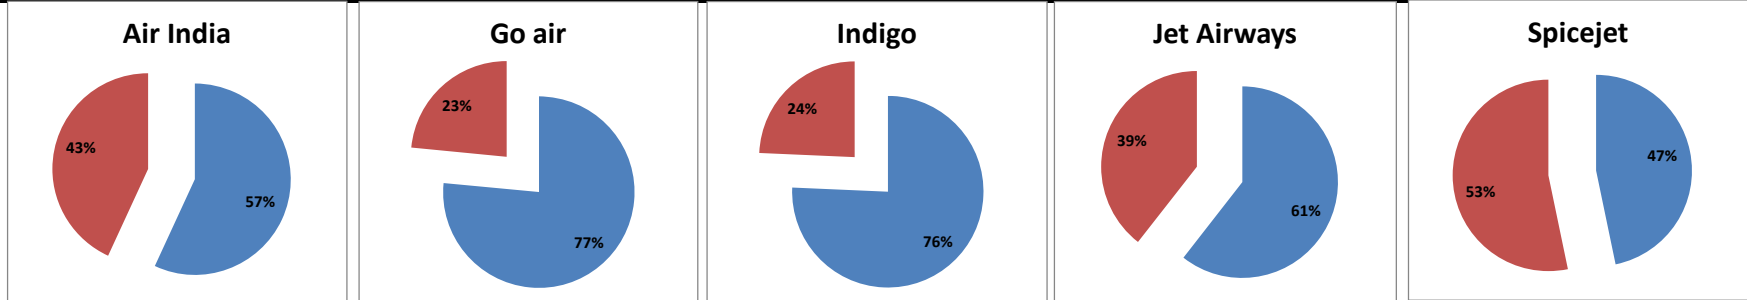

**Airport Name :- DELHI INTERNATIONAL AIRPORT PVT LIMITED. - Dec'14{Departure}**

Airline	Total Departures	Flights ontime (STD +/- 15 Min)	Flights Delayed (STD +/- 15 Min)	% On time	% delayed	Airline					Airport		Weather		ATC	Miscellaneous
						Passenger & baggage handling (IATA CODES 11-18)	Aircraft & Ramp Handling (IATA CODES 31-39)	Technical, automated equipment failure(IATA CODES 41-48)	Operations , crew(IATA CODES 61-69)	Reactionary reasons (IATA CODES 91-97)	Airport Facilites (IATA CODES - 87,89)	Airport Security (IATA CODES 85)	Destination airport below minima (IATA CODES 72)	Departure aerodrome Below minima (IATA CODES 71)	ATFM(IATA CODES 81-84)	IATA CODE-99
AI	1819	1035	784	57%	43%	35	7	34	105	463	1	1	52	80	0	6
G8	826	632	194	77%	23%	0	1	3	6	128	1	0	11	44	0	0
6E	2850	2157	693	76%	24%	17	2	6	14	419	26	0	72	132	1	4
9W&S2	1997	1209	788	61%	39%	37	1	20	46	541	1	0	53	84	0	5
SG	888	415	473	47%	53%	12	0	168	8	223	8	0	18	33	0	3
<b>Total</b>	<b>8380</b>	<b>5448</b>	<b>2932</b>	<b>65%</b>	<b>35%</b>	<b>101</b>	<b>11</b>	<b>231</b>	<b>179</b>	<b>1774</b>	<b>37</b>	<b>1</b>	<b>206</b>	<b>373</b>	<b>1</b>	<b>18</b>