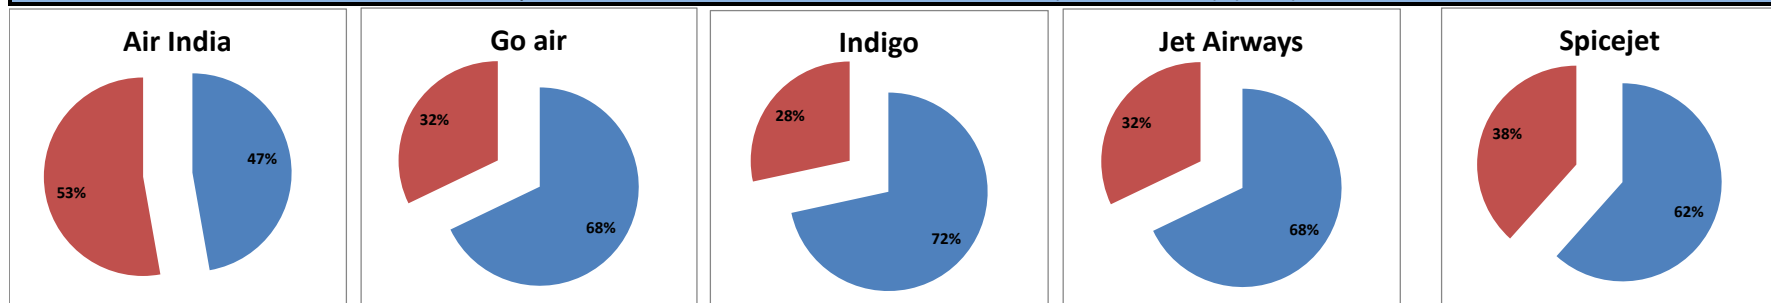

Airport Name :- DELHI INTERNATIONAL AIRPORT PVT LIMITED. - Dec'14(Period :- 0900-1459) - {Arrival}