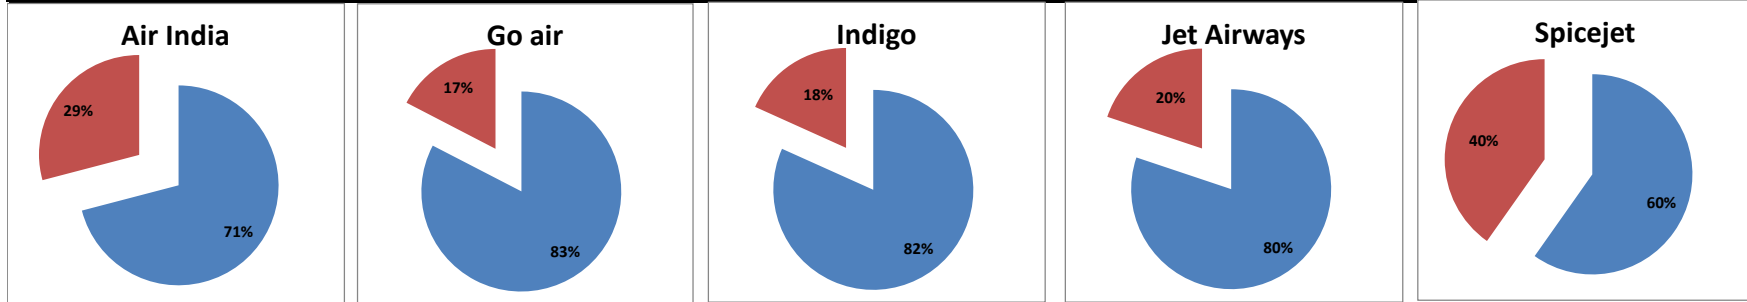

Delay percentage

Airport Name :- DELHI INTERNATIONAL AIRPORT PVT LIMITED. - Dec'14(Period :- 0300-0859) - {Departure}

Airline	Total Departures	Flights ontime (STD +/- 15 Min)	Flights Delayed (STD +/- 15 Min)	% On time	% delayed	Airline					Airport		Weather		ATC	Miscellaneous
						Passenger & baggage handling (IATA CODES 11-18)	Aircraft & Ramp Handling (IATA CODES 31-39)	Technical, automated equipment failure(IATA CODES 41-48)	Operations , crew(IATA CODES 61-69)	Reactionary reasons (IATA CODES 91-97)	Airport Facilities (IATA CODES - 87,89)	Airport Security (IATA CODES 85)	Destination airport below minima (IATA CODES 72)	Departure aerodrome Below minima (IATA CODES 71)	ATFM(IATA CODES 81-84)	IATA CODE-99
AI	430	305	125	71%	29%	5	1	5	32	14	0	0	19	49	0	0
G8	276	228	48	83%	17%	0	0	1	0	4	0	0	2	41	0	0
6E	837	684	153	82%	18%	9	1	1	3	2	0	0	34	102	1	0
9W&S2	393	315	78	80%	20%	1	0	5	5	6	0	0	14	47	0	0
SG	199	119	80	60%	40%	1	0	27	3	20	0	0	5	24	0	0
Total	2135	1651	484	77%	23%	16	2	39	43	46	0	0	74	263	1	0

On time percentage