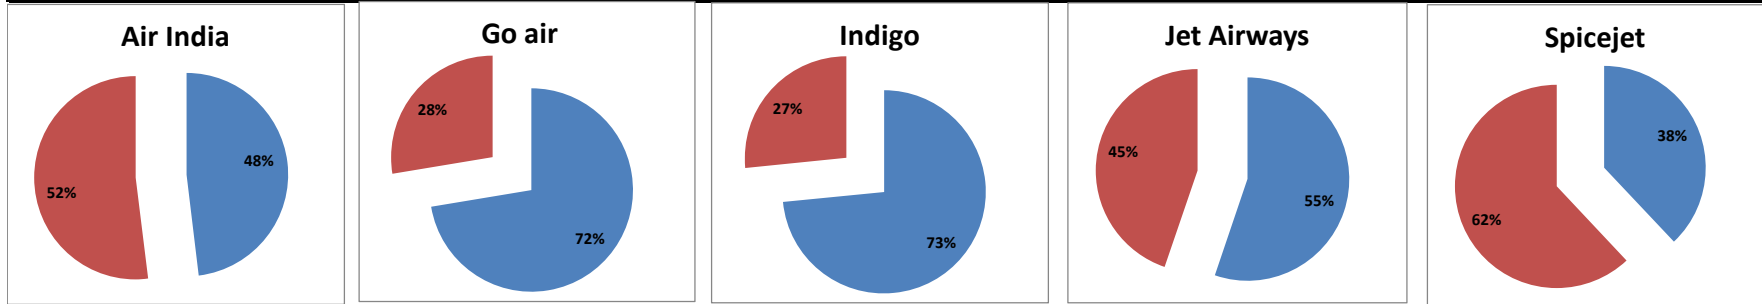

Delay percentage

Airport Name :- DELHI INTERNATIONAL AIRPORT PVT LIMITED. - Dec'14(Period :- 1500-2059) - {Departure}

Airline	Total Departures	Flights ontime (STD +/- 15 Min)	Flights Delayed (STD +/- 15 Min)	% On time	% delayed	Airline					Airport		Weather		ATC	Miscellaneous
						Passenger & baggage handling (IATA CODES 11-18)	Aircraft & Ramp Handling (IATA CODES 31-39)	Technical, automated equipment failure(IATA CODES 41-48)	Operations , crew(IATA CODES 61-69)	Reactionary reasons (IATA CODES 91-97)	Airport Facilities (IATA CODES - 87,89)	Airport Security (IATA CODES 85)	Destination airport below minima (IATA CODES 72)	Departure aerodrome Below minima (IATA CODES 71)	ATFM(IATA CODES 81-84)	IATA CODE-99
AI	620	298	322	48%	52%	15	3	12	29	257	0	0	2	1	0	3
G8	275	199	76	72%	28%	0	0	1	1	74	0	0	0	0	0	0
6E	989	726	263	73%	27%	1	1	3	5	244	3	0	2	1	0	3
9W&S2	771	426	345	55%	45%	20	1	7	19	292	1	0	2	1	0	2
SG	345	131	214	38%	62%	7	0	90	1	109	2	0	1	3	0	1
Total	3000	1780	1220	59%	41%	43	5	113	55	976	6	0	7	6	0	9

On time percentage