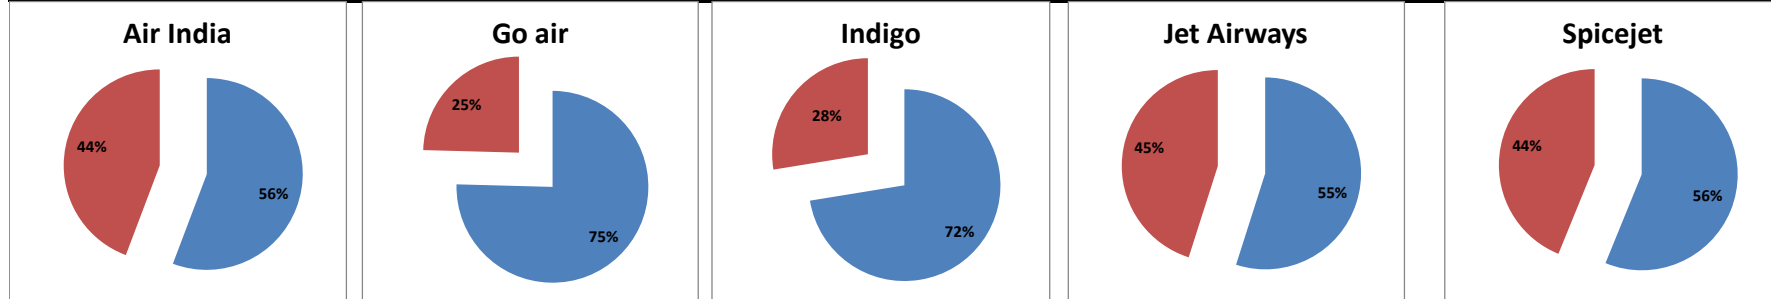

Airport Name :- DELHI INTERNATIONAL AIRPORT PVT LIMITED. -Dec'14(Period :- 0900-1459) - {Departure}

Airline	Total Departures	Flights ontime (STD +/- 15 Min)	Flights Delayed (STD +/- 15 Min)	% On time	% delayed	Airline					Airport		Weather		ATC	Miscellaneous
						Passenger & baggage handling (IATA CODES 11-18)	Aircraft & Ramp Handling (IATA CODES 31-39)	Technical, automated equipment failure(IATA CODES 41-48)	Operations , crew(IATA CODES 61-69)	Reactionary reasons (IATA CODES 91-97)	Airport Facilites (IATA CODES - 87,89)	Airport Security (IATA CODES 85)	Destination airport below minima (IATA CODES 72)	Departure aerodrome Below minima (IATA CODES 71)	ATFM(IATA CODES 81-84)	IATA CODE-99
AI	732	408	324	56%	44%	15	3	16	44	180	1	1	31	30	0	3
G8	244	184	60	75%	25%	0	1	1	3	43	1	0	9	2	0	0
6E	993	719	274	72%	28%	7	0	2	6	170	23	0	36	29	0	1
9W&S2	770	423	347	55%	45%	15	0	8	19	229	0	0	37	36	0	3
SG	260	146	114	56%	44%	4	0	29	1	55	6	0	11	6	0	2
Total	2999	1880	1119	63%	37%	41	4	56	73	677	31	1	124	103	0	9