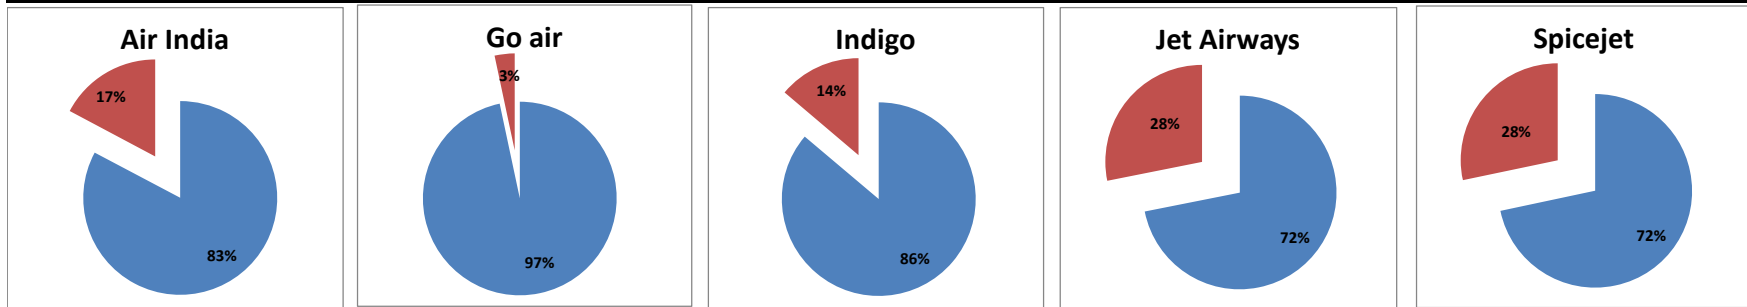

Airport Name :- DELHI INTERNATIONAL AIRPORT PVT LIMITED. - Dec'14(Period :- 0300-0859) - {Arrival}