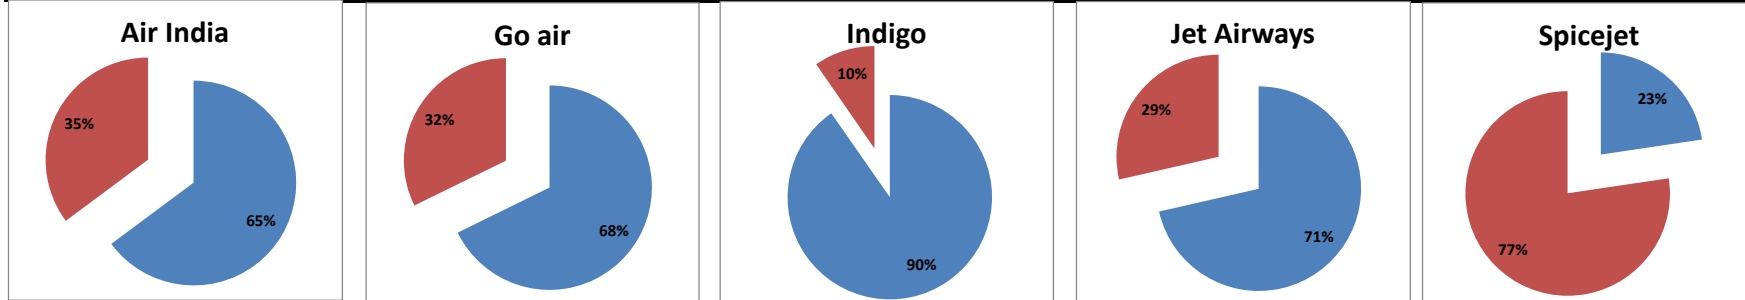

Delay percentage

Airport Name :- DELHI INTERNATIONAL AIRPORT PVT LIMITED. - Dec'14(Period :- 2100-0259) - {Departure}

Airline	Total Departures	Flights ontime (STD +/- 15 Min)	Flights Delayed (STD +/- 15 Min)	% On time	% delayed	Airline					Airport		Weather		ATC	Miscellaneous
						Passenger & baggage handling (IATA CODES 11-18)	Aircraft & Ramp Handling (IATA CODES 31-39)	Technical, automated equipment failure(IATA CODES 41-48)	Operations , crew(IATA CODES 61-69)	Reactionary reasons (IATA CODES 91-97)	Airport Facilites (IATA CODES - 87,89)	Airport Security (IATA CODES 85)	Destination airport below minima (IATA CODES 72)	Departure aerodrome Below minima (IATA CODES 71)	ATFM(IATA CODES 81-84)	IATA CODE-99
AI	37	24	13	65%	35%	0	0	1	0	12	0	0	0	0	0	0
G8	31	21	10	68%	32%	0	0	0	2	7	0	0	0	1	0	0
6E	31	28	3	90%	10%	0	0	0	0	3	0	0	0	0	0	0
9W&S2	63	45	18	71%	29%	1	0	0	3	14	0	0	0	0	0	0
SG	84	19	65	23%	77%	0	0	22	3	39	0	0	1	0	0	0
Total	246	137	109	56%	44%	1	0	23	8	75	0	0	1	1	0	0

On time percentage