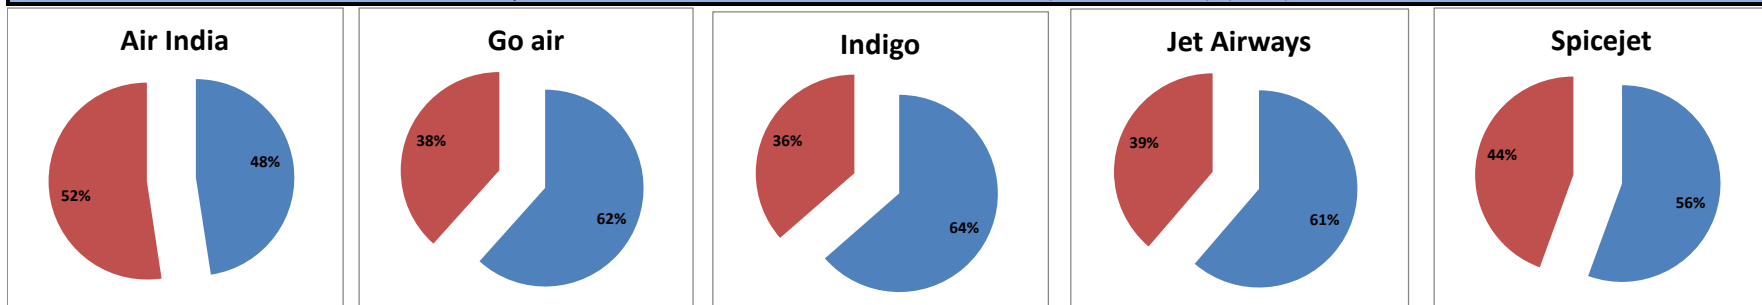

Airport Name :- DELHI INTERNATIONAL AIRPORT PVT LIMITED. - Dec'14(Period :- 1500-2059) - {Arrival}