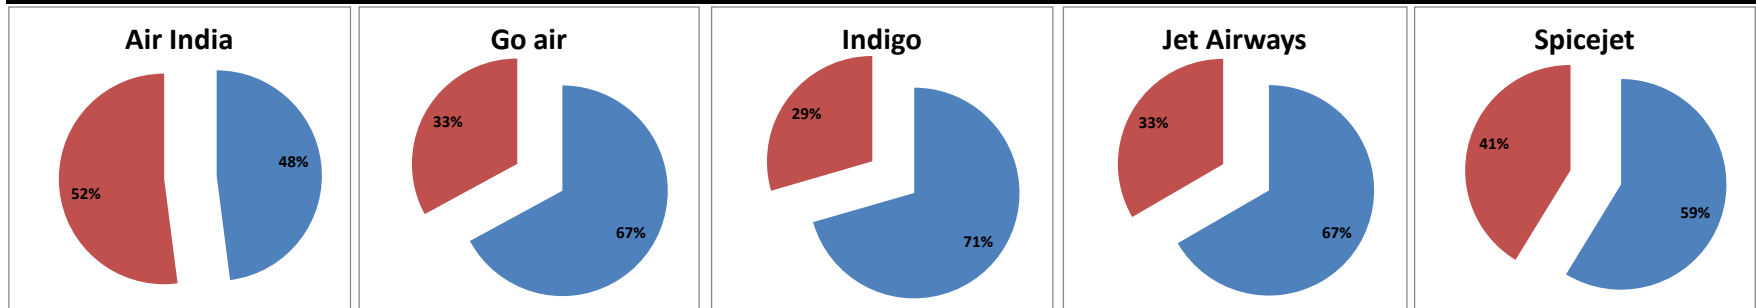

Airport Name :- DELHI INTERNATIONAL AIRPORT PVT LIMITED. -Dec'14{Arrival}