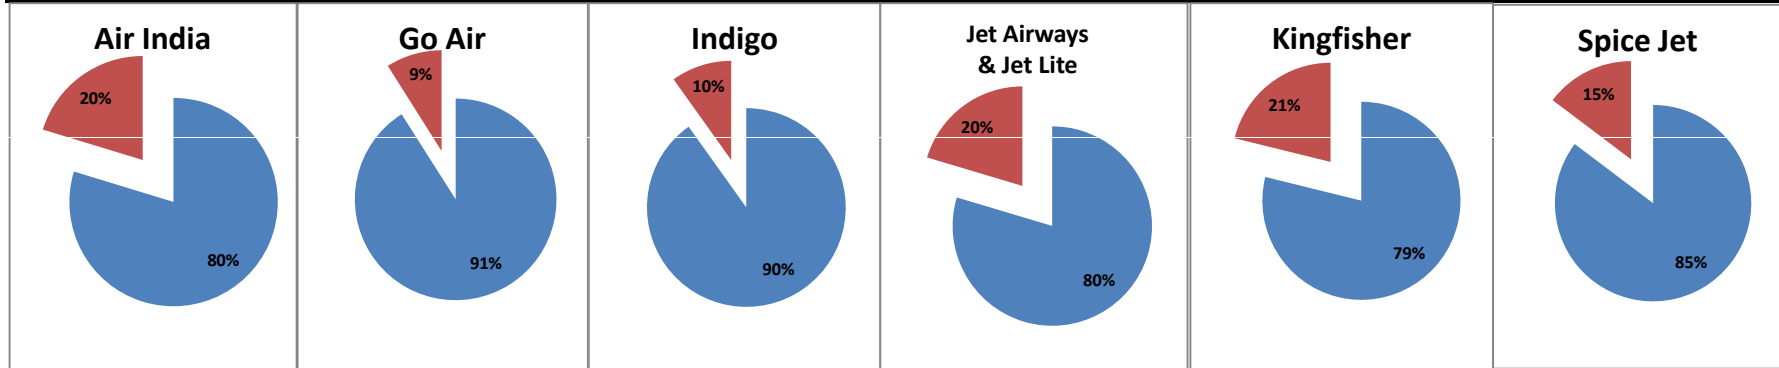

Airport Name :- DELHI INTERNATIONAL AIRPORT PVT LIMITED. - Apr'12

Airline	Total Departures	Flights ontime (STD +/- 15 Min)	Flights Delayed (STD +/- 15 Min)	% On time	% delayed	Airline					Airport		Weather		ATC	Miscellaneous
						Passenger & baggage handling (IATA CODES 11-18)	Aircraft & Ramp Handling (IATA CODES 31-39)	Technical, automated equipment failure(IATA CODES 41-48)	Operations , crew(IATA CODES 61-69)	Reactinary reasons (IATA CODES 91-96)	Airport Facilites (IATA CODES - 87,89)	Airport Security (IATA CODES 85)	Destination airport below minima (IATA CODES 72)	Departure aerodrome Below minima (IATA CODES 71)	ATFM(IATA CODES 81-84)	IATA CODE-99
AI	1772	1413	359	80%	20%	4	2	32	68	236	0	0	8	5	3	1
G8	790	719	71	91%	9%	0	0	2	3	50	0	0	1	7	2	6
6E	1844	1662	182	90%	10%	2	2	6	8	143	0	0	0	18	0	3
9W&S2	2069	1648	421	80%	20%	2	0	5	13	378	2	0	5	14	1	1
IT	846	667	179	79%	21%	1	0	10	45	114	0	0	3	3	3	0
SG	1201	1024	177	85%	15%	0	1	42	4	121	1	0	0	4	3	1
Total	8522	7133	1389	84%	16%	9	5	97	141	1042	3	0	17	51	12	12