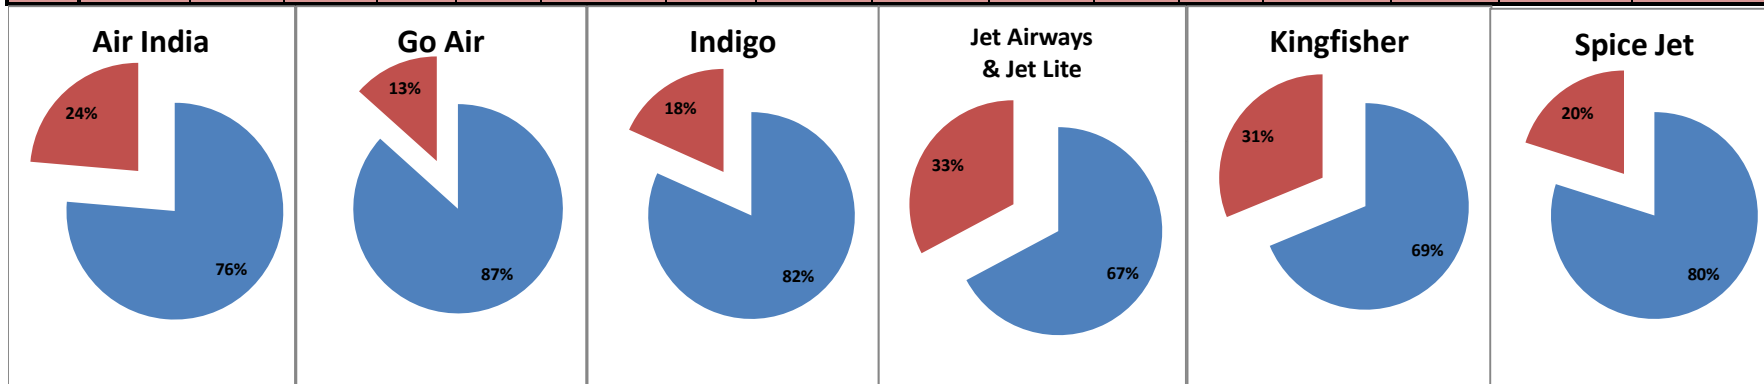

Airport Name :- DELHI INTERNATIONAL AIRPORT PVT LIMITED. - Apr'12(Period :- 1500-2059)

Airline	Total Departures	Flights ontime (STD +/- 15 Min)	Flights Delayed (STD +/- 15 Min)	% On time	% delayed	Airline					Airport		Weather		ATC	Miscellaneous
						Passenger & baggage handling (IATA CODES 11-18)	Aircraft & Ramp Handling (IATA CODES 31-39)	Technical, automated equipment failure(IATA CODES 41-48)	Operations , crew(IATA CODES 61-69)	Reactinary reasons (IATA CODES 91-96)	Airport Facilites (IATA CODES - 87,89)	Airport Security (IATA CODES 85)	Destination airport below minima (IATA CODES 72)	Departure aerodrome Below minima (IATA CODES 71)	ATFM(IATA CODES 81-84)	IATA CODE-99
AI	504	385	119	76%	24%	1	0	11	19	82	0	0	0	5	0	1
G8	262	227	35	87%	13%	0	0	1	2	25	0	0	0	7	0	0
6E	706	577	129	82%	18%	1	1	5	6	100	0	0	0	15	0	1
9W&S2	753	506	247	67%	33%	2	0	2	1	227	1	0	0	14	0	0
IT	269	185	84	69%	31%	0	0	2	13	64	0	0	0	3	2	0
SG	368	294	74	80%	20%	0	1	8	1	59	0	0	0	4	0	1
Total	2862	2174	688	76%	24%	4	2	29	42	557	1	0	0	48	2	3

On time percentage

Delayed percentage