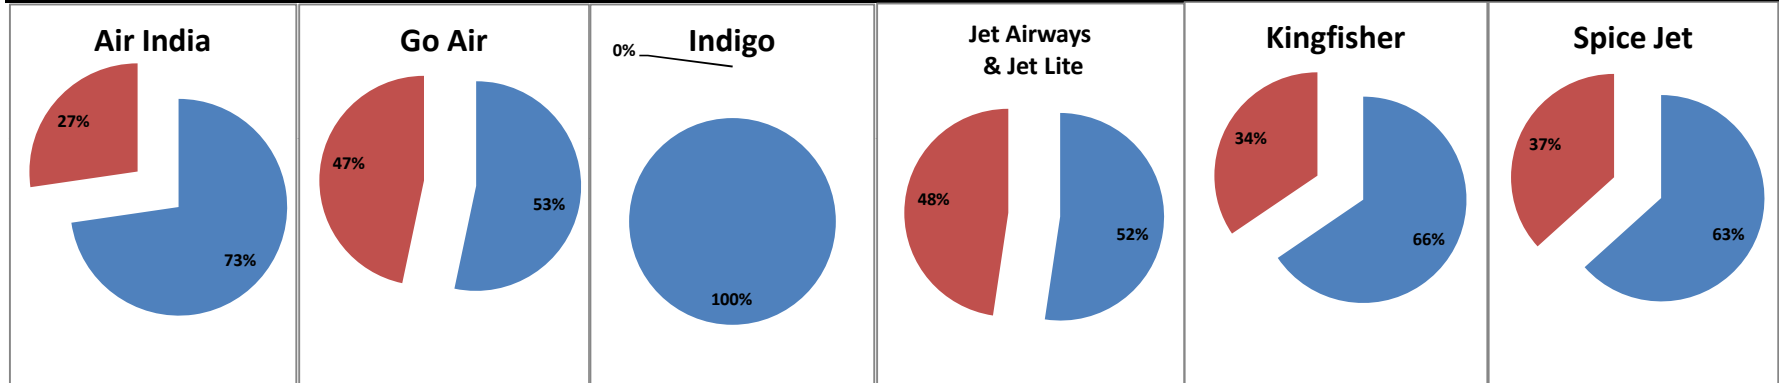

Airport Name :- DELHI INTERNATIONAL AIRPORT PVT LIMITED. - Apr'12(Period :- 2100-0259)

Airline	Total Departures	Flights ontime (STD +/- 15 Min)	Flights Delayed (STD +/- 15 Min)	% On time	% delayed	Airline					Airport		Weather		ATC	Miscellaneous
						Passenger & baggage handling (IATA CODES 11-18)	Aircraft & Ramp Handling (IATA CODES 31-39)	Technical, automated equipment failure(IATA CODES 41-48)	Operations , crew(IATA CODES 61-69)	Reactinary reasons (IATA CODES 91-96)	Airport Facilites (IATA CODES - 87,89)	Airport Security (IATA CODES 85)	Destination airport below minima (IATA CODES 72)	Departure aerodrome Below minima (IATA CODES 71)	ATFM(IATA CODES 81-84)	IATA CODE-99
AI	33	24	9	73%	27%	0	0	0	2	7	0	0	0	0	0	0
G8	30	16	14	53%	47%	0	0	0	0	14	0	0	0	0	0	0
6E	1	1	0	100%	0%	0	0	0	0	0	0	0	0	0	0	0
9W&S2	21	11	10	52%	48%	0	0	0	5	5	0	0	0	0	0	0
IT	58	38	20	66%	34%	0	0	1	3	16	0	0	0	0	0	0
SG	60	38	22	63%	37%	0	0	3	0	19	0	0	0	0	0	0
Total	203	128	75	63%	37%	0	0	4	10	61	0	0	0	0	0	0

On time percentage

Delayed percentage