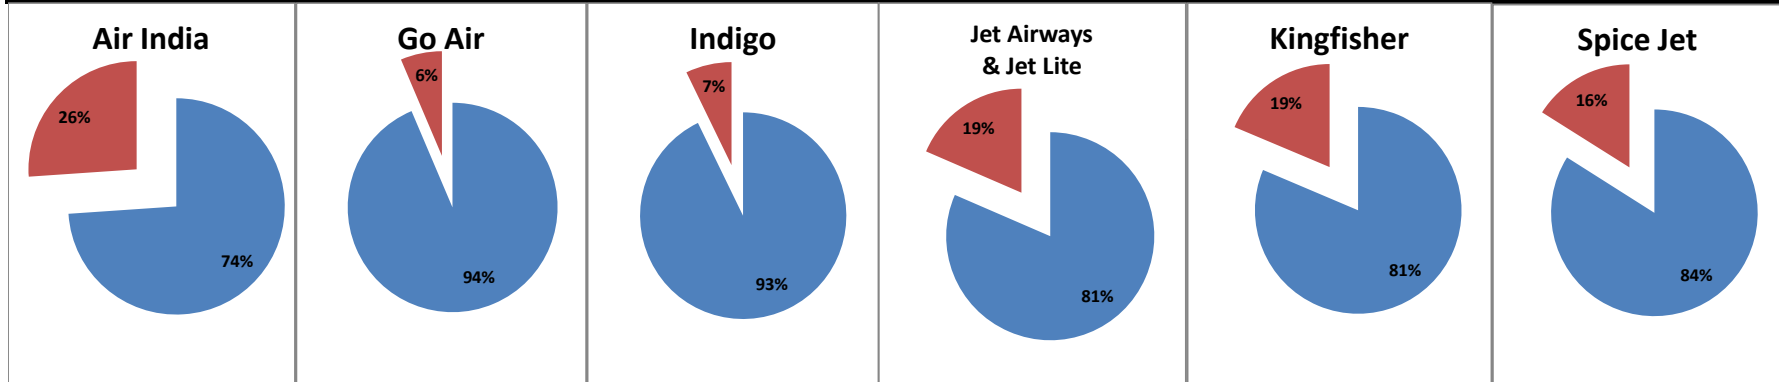

Airport Name :- DELHI INTERNATIONAL AIRPORT PVT LIMITED. - Apr'12(Period :- 0900-1459)

Airline	Total Departures	Flights ontime (STD +/- 15 Min)	Flights Delayed (STD +/- 15 Min)	% On time	% delayed	Airline					Airport		Weather		ATC	Miscellaneous
						Passenger & baggage handling (IATA CODES 11-18)	Aircraft & Ramp Handling (IATA CODES 31-39)	Technical, automated equipment failure(IATA CODES 41-48)	Operations , crew(IATA CODES 61-69)	Reactinary reasons (IATA CODES 91-96)	Airport Facilites (IATA CODES - 87,89)	Airport Security (IATA CODES 85)	Destination airport below minima (IATA CODES 72)	Departure aerodrome Below minima (IATA CODES 71)	ATFM(IATA CODES 81-84)	IATA CODE-99
AI	725	536	189	74%	26%	3	2	14	23	142	0	0	2	0	3	0
G8	233	218	15	94%	6%	0	0	0	0	10	0	0	0	0	2	3
6E	611	567	44	93%	7%	1	0	1	2	40	0	0	0	0	0	0
9W&S2	762	621	141	81%	19%	0	0	1	6	130	1	0	1	0	1	1
IT	322	262	60	81%	19%	1	0	6	20	31	0	0	1	0	1	0
SG	443	372	71	84%	16%	0	0	23	2	42	1	0	0	0	3	0
Total	3096	2576	520	83%	17%	5	2	45	53	395	2	0	4	0	10	4

On time percentage

Delayed percentage