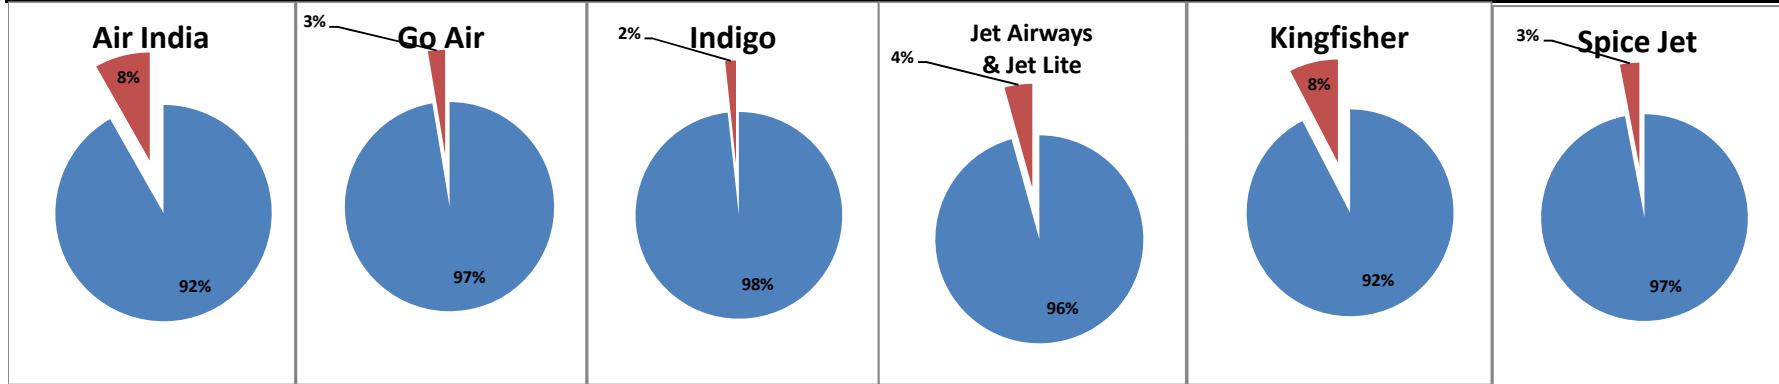

Airport Name :- DELHI INTERNATIONAL AIRPORT PVT LIMITED. - Apr'12(Period :- 0300-0859)

Airline	Total Departures	Flights ontime (STD +/- 15 Min)	Flights Delayed (STD +/- 15 Min)	% On time	% delayed	Airline					Airport		Weather		ATC	Miscellaneous
						Passenger & baggage handling (IATA CODES 11-18)	Aircraft & Ramp Handling (IATA CODES 31-39)	Technical, automated equipment failure(IATA CODES 41-48)	Operations , crew(IATA CODES 61-69)	Reactinary reasons (IATA CODES 91-96)	Airport Facilites (IATA CODES - 87,89)	Airport Security (IATA CODES 85)	Destination airport below minima (IATA CODES 72)	Departure aerodrome Below minima (IATA CODES 71)	ATFM(IATA CODES 81-84)	IATA CODE-99
AI	510	468	42	92%	8%	0	0	7	24	5	0	0	6	0	0	0
G8	265	258	7	97%	3%	0	0	1	1	1	0	0	1	0	0	3
6E	526	517	9	98%	2%	0	1	0	0	3	0	0	0	3	0	2
9W&S2	533	510	23	96%	4%	0	0	2	1	16	0	0	4	0	0	0
IT	197	182	15	92%	8%	0	0	1	9	3	0	0	2	0	0	0
SG	330	320	10	97%	3%	0	0	8	1	1	0	0	0	0	0	0
Total	2361	2255	106	96%	4%	0	1	19	36	29	0	0	13	3	0	5

On time percentage

Delayed percentage