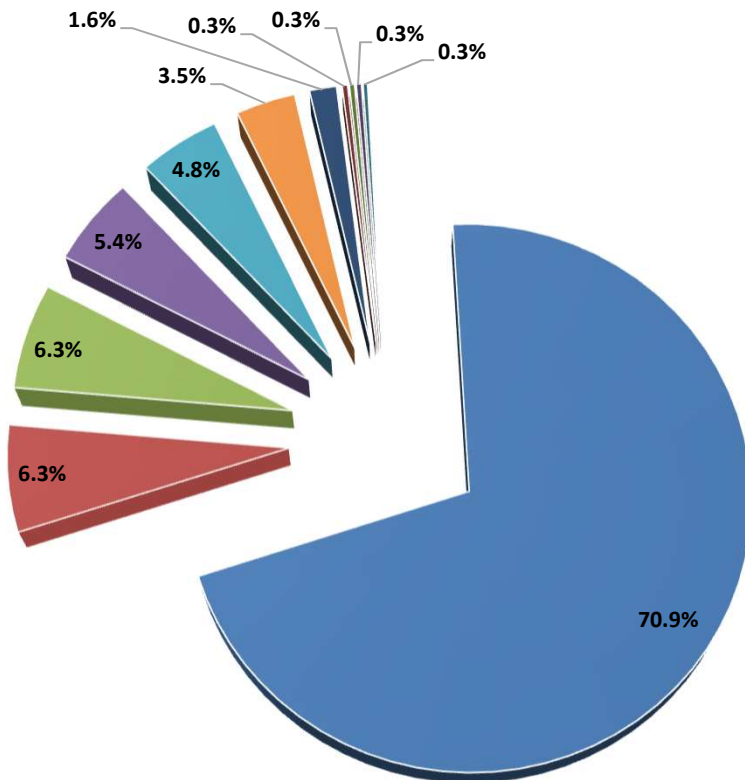

On time Performance

Delay reason

- Reactionary reasons
- Airport Facilities
- Bad Weather at Delhi
- Air traffic flow management
- Operations, crew
- Technical, automated equipment failure
- Passenger & baggage handling
- Others
- Airport security
- Bad weather at Destination
- Aircraft & Ramp Handling