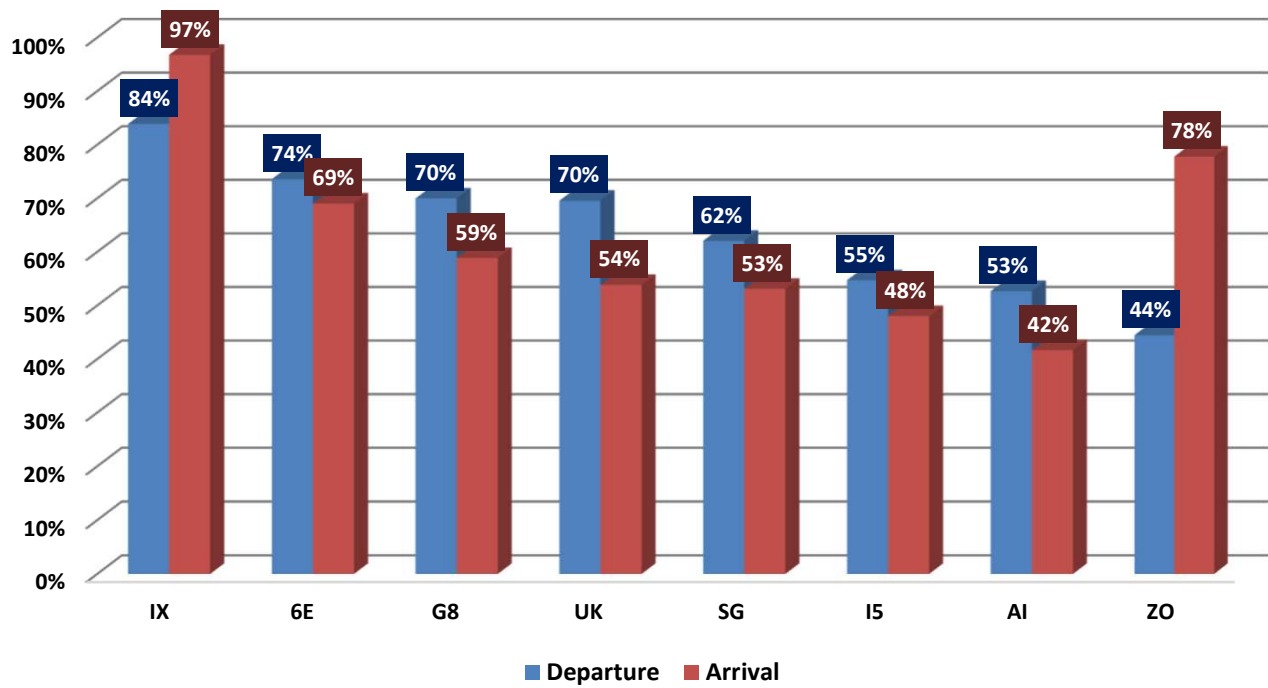

On time Performance

Delay reason

- Reactionary reasons
- Airport Facilities
- Bad Weather at Delhi
- Air traffic flow management
- Operations, crew
- Technical, automated equipment failure
- Passenger & baggage handling
- Others
- Airport security
- Bad weather at Destination
- Aircraft & Ramp Handling